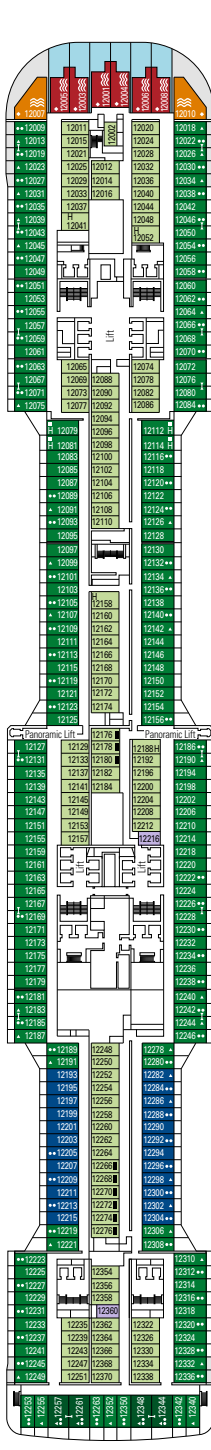

DECK 12 GRANDIOSA