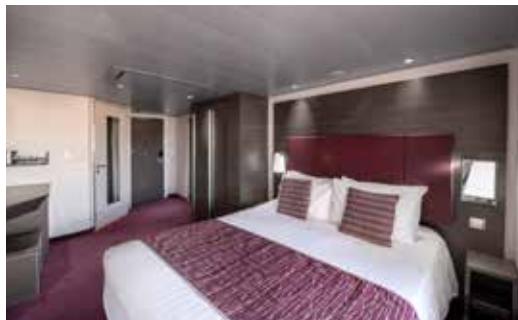

54 Cabins for guests with disabilities or reduced mobility