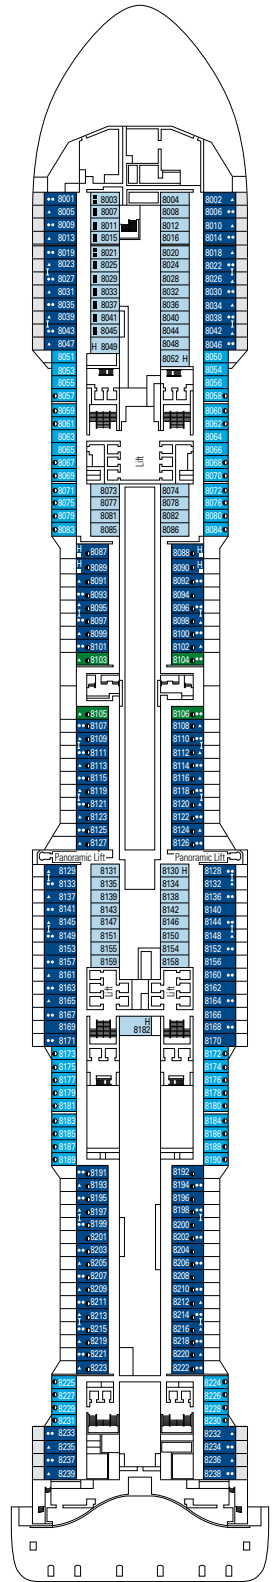

DECK 8
MERAVIGLIA