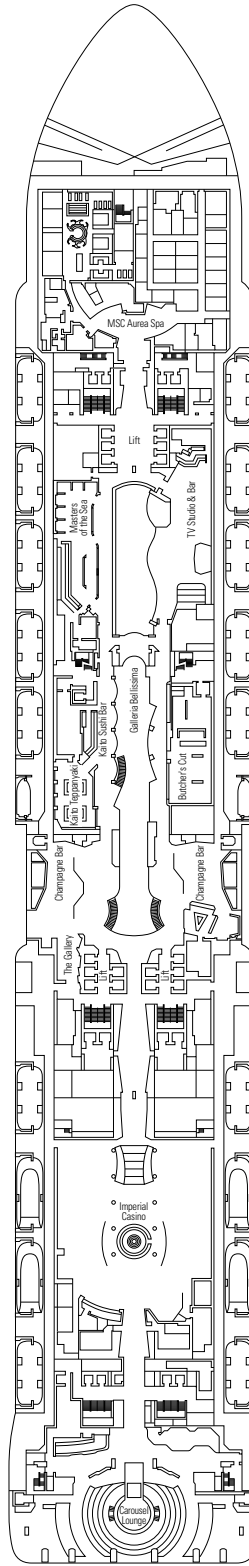

DECK 7
FANTASIA