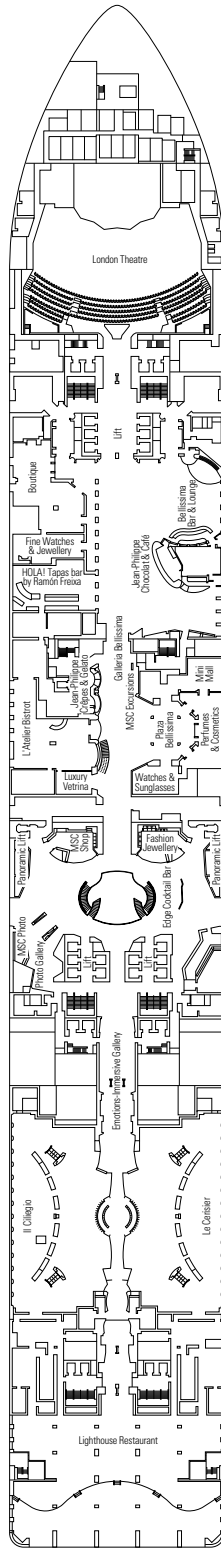

DECK 6
MUSICA