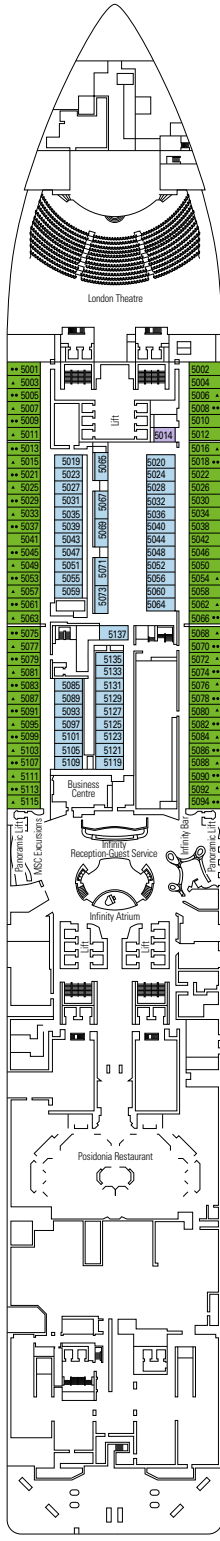

DECK 5
OPERA