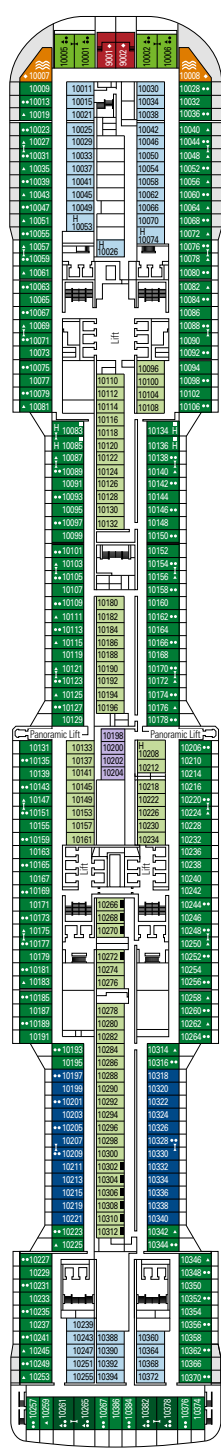

DECK 10 SEASIDE EVO