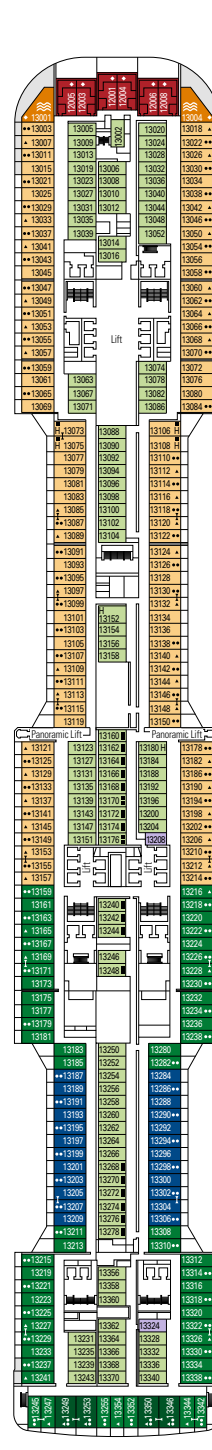

DECK 13 MAGNIFICA