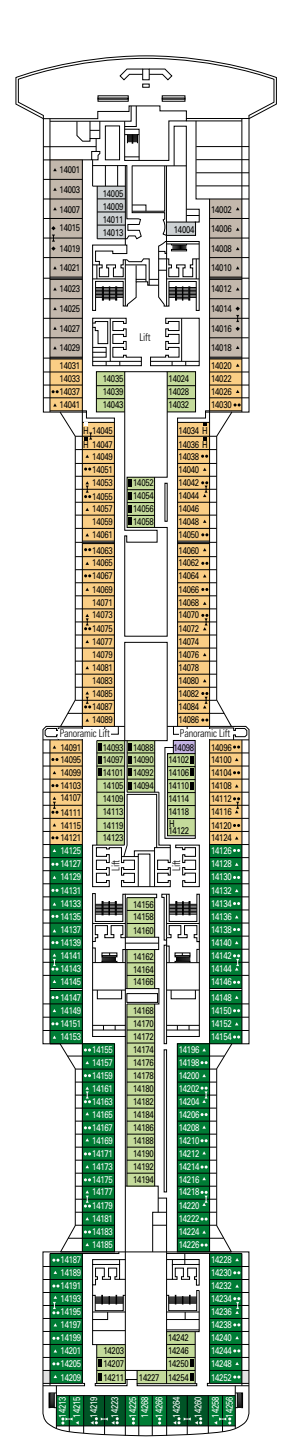

DECK 14 WORLD CLASS