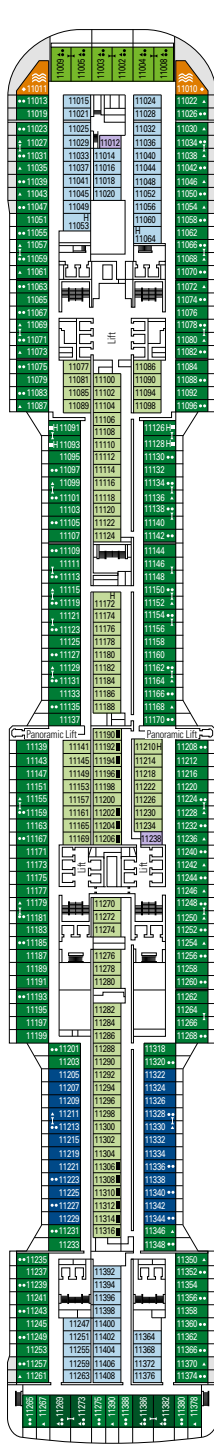

DECK 11 BELLISSIMA