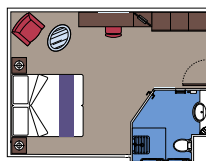

54 Cabins for guests with disabilities or reduced mobility