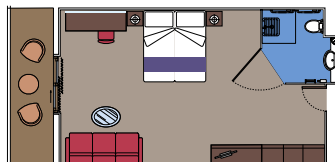

FACILITIES FOR GUESTS WITH DISABILITIES OR REDUCED MOBILITY

1 Deluxe Suite for guests with disabilities or reduced mobility

Deluxe Suite (≈ 39 m²)
Double bed can be converted into two single beds.
ZOE - Virtual Personal Cruise Assistant.

This type of accommodation is available only in the MSC Yacht Club.

54 Cabins for guests with disabilities or reduced mobility

32 Balcony (from ≈ 21 to 47 m²), 22 Interior (≈ 24 m²)
Double bed can be converted into two single beds.
ZOE - Virtual Personal Cruise Assistant.

This type of accommodation is available in Balcony and Interior cabins (with Bella, Aurea or Fantastica Experiences).

FACILITIES FOR GUESTS WITH DISABILITIES OR REDUCED MOBILITY

Cabin door width	85,5 cm
Cabin clearance	82,1 cm
Bathroom door width	90 cm
Size of cabin (floor space)	≈ 24 to ≈ 39 m²
Size of bathroom	3,5 m²
Is there a fold-down seat in the shower?	Yes
Height of seat from the floor	44 cm
Does the WC seat have grab rails?	Yes
Are wheelchairs available on board?	In limited numbers*
Are all decks/public areas accessible?	Yes
Are all lifeboats wheelchair-accessible?	No**
Do the lifts have deck indicators?	Visual, Audio & Braille
Can severely visually impaired/blind guests be catered for on the cruise?	Only with full-time carer

*Only for embarkation, disembarkation and emergencies.

**In the event of an emergency, dedicated personnel will help guests with disabilities or reduced mobility to board lifeboats.

ZOE - VIRTUAL PERSONAL CRUISE ASSISTANT