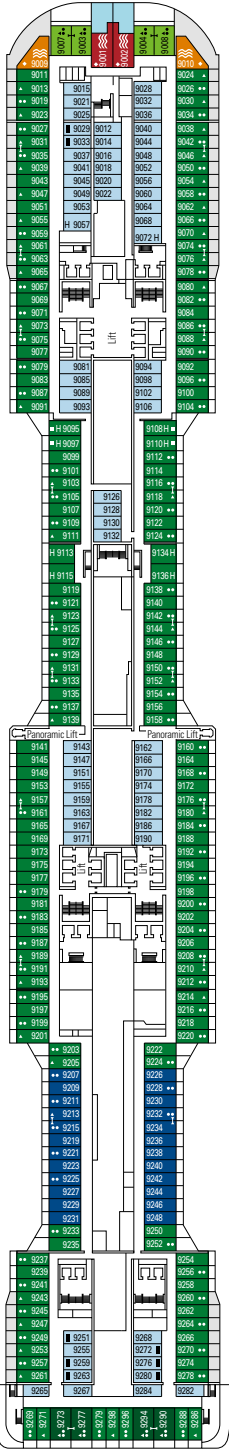

DECK 9 SEASIDE