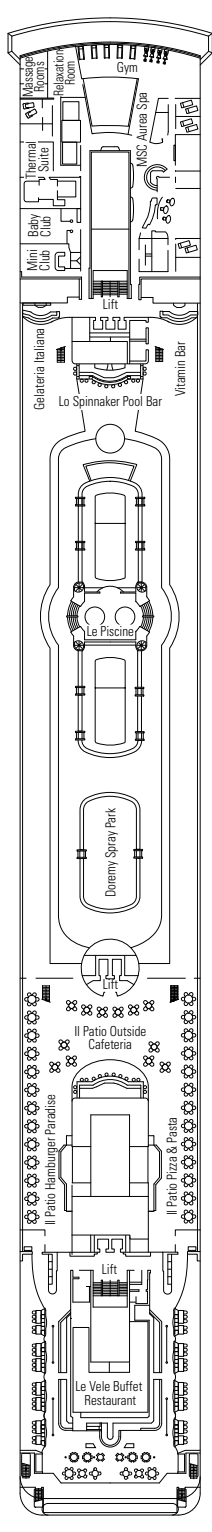

PUBLIC AREAS

COMMON SERVICES

RECEPTION-GUEST SERVICE

TECHNICAL CHARACTERISTICS OF THE SHIP

GROSS TONNAGE	65.591 tons
LENGTH	274,9 m
BEAM	32 m
HEIGHT	54 m
DECKS	13, incl. 9 for guests
LIFTS	9
VOLTAGE (IN CABIN)	110/220 volts
MAXIMUM SPEED	20,3 knots
STABILIZERS	Stabilized with 2 fins
NUMBER OF PASSENGERS	2.679
NUMBER OF CABINS	1.075
CREW MEMBERS	Approx. 728
POOLS	3, with child-appropriate areas; 2 whirlpool baths

VARIOUS SERVICES	Seats	Use	Surface (m ²)	Deck
EXCURSIONS OFFICE		Excursions office	40	5 Aida
MEDICAL CENTER		Medical centre	107	7 Rigoletto
RECEPTION-GUEST SERVICE	160	Reception, guest service	1.117	5 Aida

DECK 8
LA TRAVIATA

DECK 9
NORMA

- Sun Deck, Minigolf Deck 13
- La Bohème Deck 12
- Tosca Deck 11
- Turandot Deck 10
- Norma Deck 9
- La Traviata Deck 8
- Rigoletto Deck 7
- Otello Deck 6
- Aida Deck 5

1.075 Cabins

LEGEND

- ▲ Sofa bed
- 3rd bed is a pullman bed
- 3rd and 4th beds are pullman beds
- ↔ Connecting cabins
- H Cabin for guests with disabilities or reduced mobility
- Cabins with partial view

Ship configuration, data and descriptions may be subject to change depending on the season and on the destination and will be verified at the time of booking.