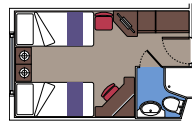

CABIN TYPES

SUITE

28 Suites

Suites ($\approx 23 \text{ m}^2$) with balcony ($\approx 5 \text{ m}^2$).
Double bed can be converted into two single beds.

This kind of accommodation is available only with Fantastica and Aurea Experiences.

204 Balcony

Cabins ($\approx 13 \text{ m}^2$) with balcony ($\approx 3 \text{ m}^2$).
Double bed can be converted into two single beds.

Including 74 Family Cabins consisting in two connecting cabins that can accommodate up to 5 people.
Available only with Fantastica Experience.

This kind of accommodation is available with Bella and Fantastica Experiences.

340 Ocean View

Cabins with porthole (from ≈ 12 to 22 m^2).
Double bed can be converted into two single beds.

This kind of accommodation is available with Bella and Fantastica Experiences.

63 Outside with Partial view

Cabins with porthole ($11,5$ to $13,5 \text{ m}^2$).
Double bed can be converted into two single beds.

This kind of accommodation is available only with Bella Experience.

440 Interior