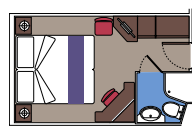

This kind of accommodation is available with Bella and Fantastica Experiences.