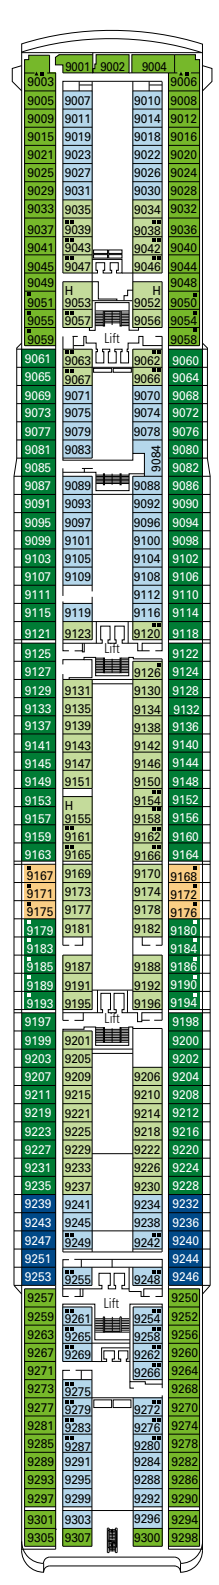

PUBLIC AREAS

COMMON SERVICES

RECEPTION-GUEST SERVICE

TECHNICAL CHARACTERISTICS OF THE SHIP

GROSS TONNAGE	65.591 tons
LENGTH	274,9 m
BEAM	32 m
HEIGHT	54 m
DECKS	13, incl. 9 for guests
LIFTS	9
VOLTAGE (IN CABIN)	110/220 volts
MAXIMUM SPEED	20,3 knots
STABILIZERS	Stabilized with 2 fins
NUMBER OF PASSENGERS	2.679
NUMBER OF CABINS	1.075
CREW MEMBERS	Approx. 728
POOLS	3, with child-appropriate areas; 2 whirlpool baths

VARIOUS SERVICES	Seats	Use	Surface (m ²)	Deck
EXCURSIONS OFFICE		Excursions office	40	5 Aida
MEDICAL CENTER		Medical centre	107	7 Rigoletto
RECEPTION-GUEST SERVICE	160	Reception, guest service	1.117	5 Aida

MINI CLUB

LE PISCINE

DECK PLAN & ACCOMMODATIONS

1.075 CABINS
2.679 GUESTS

LE PISCINE

DECK 5
AIDA

DECK 6
OTELLO

DECK 7
RIGOLETTO

DECK 8
LA TRAVIATA

DECK 9
NORMA

- Sun Deck, Minigolf Deck 13
- La Bohème Deck 12
- Tosca Deck 11
- Turandot Deck 10
- Norma Deck 9
- La Traviata Deck 8
- Rigoletto Deck 7
- Otello Deck 6
- Aida Deck 5

1.075 Cabins