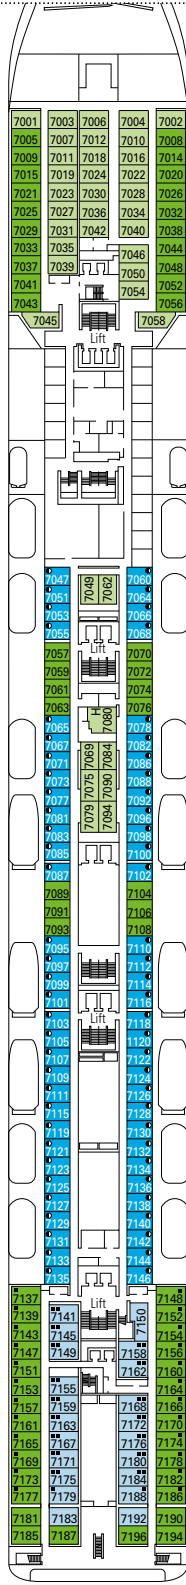

DECK 7
RIGOLETTO