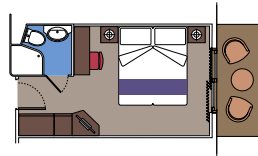

Including 74 Family Cabins consisting in two connecting cabins that can accommodate up to 5 people.
Available only with Fantastica Experience.

This kind of accommodation is available with Bella and Fantastica Experiences.