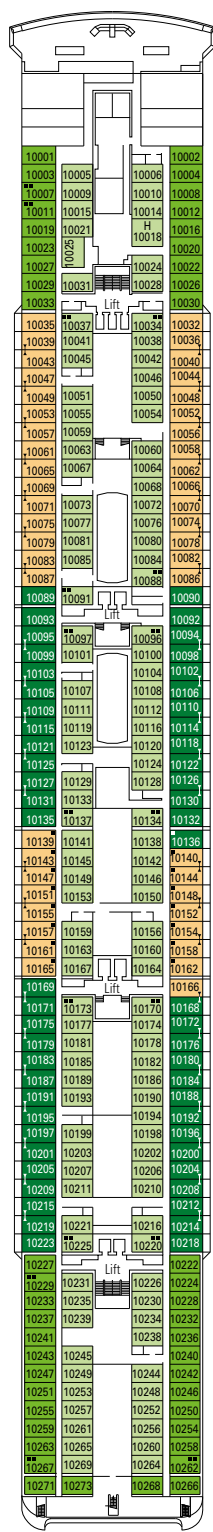

PUBLIC AREAS

COMMON SERVICES

RECEPTION-GUEST SERVICE

TECHNICAL CHARACTERISTICS OF THE SHIP

GROSS TONNAGE	65.591 tons
LENGTH	274,9 m
BEAM	32 m
HEIGHT	54 m
DECKS	13, incl. 9 for guests
LIFTS	9
VOLTAGE (IN CABIN)	110/220 volts
MAXIMUM SPEED	20,3 knots
STABILIZERS	Stabilized with 2 fins
NUMBER OF PASSENGERS	2.679
NUMBER OF CABINS	1.075
CREW MEMBERS	Approx. 728
POOLS	3, with child-appropriate areas; 2 whirlpool baths

VARIOUS SERVICES	Seats	Use	Surface (m ²)	Deck
EXCURSIONS OFFICE		Excursions office	40	5 Aida
MEDICAL CENTER		Medical centre	107	7 Rigoletto
RECEPTION-GUEST SERVICE	160	Reception, guest service	1.117	5 Aida

CONFERENCE ROOMS	Seats	Stage / Dance floor surface (m ²)	Surface (m ²)	Deck
BYBLOS DISCOTECA	322	40	739	12 La Bohème
COTTON CLUB	155	26	345	6 Otello
TEATRO DELL'OPERA	713	115	1.135	5 Aida / 6 Otello

INCENTIVE FACILITIES

LEGEND

- ▲ Sofa bed
- 3rd bed is a pullman bed
- 3rd and 4th beds are pullman beds
- ↔ Connecting cabins
- H Cabin for guests with disabilities or reduced mobility
- Cabins with partial view

Ship configuration, data and descriptions may be subject to change depending on the season and on the destination and will be verified at the time of booking.