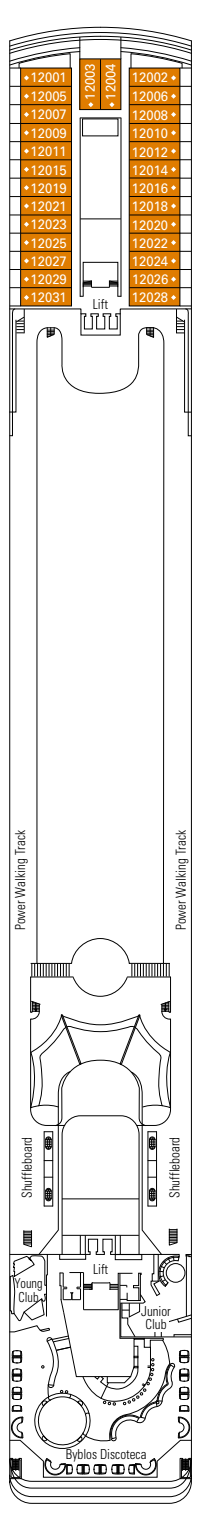

PUBLIC AREAS

COMMON SERVICES

RECEPTION-GUEST SERVICE

TECHNICAL CHARACTERISTICS OF THE SHIP

GROSS TONNAGE	65.591 tons
LENGTH	274,9 m
BEAM	32 m
HEIGHT	54 m
DECKS	13, incl. 9 for guests
LIFTS	9
VOLTAGE (IN CABIN)	110/220 volts
MAXIMUM SPEED	20,3 knots
STABILIZERS	Stabilized with 2 fins
NUMBER OF PASSENGERS	2.679
NUMBER OF CABINS	1.075
CREW MEMBERS	Approx. 728
POOLS	3, with child-appropriate areas; 2 whirlpool baths

VARIOUS SERVICES	Seats	Use	Surface (m ²)	Deck
EXCURSIONS OFFICE		Excursions office	40	5 Aida
MEDICAL CENTER		Medical centre	107	7 Rigoletto
RECEPTION-GUEST SERVICE	160	Reception, guest service	1.117	5 Aida

CONFERENCE ROOMS	Seats	Stage / Dance floor surface (m ²)	Surface (m ²)	Deck
BYBLOS DISCOTECA	322	40	739	12 La Bohème
COTTON CLUB	155	26	345	6 Otello
TEATRO DELL'OPERA	713	115	1.135	5 Aida / 6 Otello

INCENTIVE FACILITIES

LEGEND

- ▲ Sofa bed
- 3rd bed is a pullman bed
- 3rd and 4th beds are pullman beds
- ↔ Connecting cabins
- H Cabin for guests with disabilities or reduced mobility
- Cabins with partial view

Ship configuration, data and descriptions may be subject to change depending on the season and on the destination and will be verified at the time of booking.