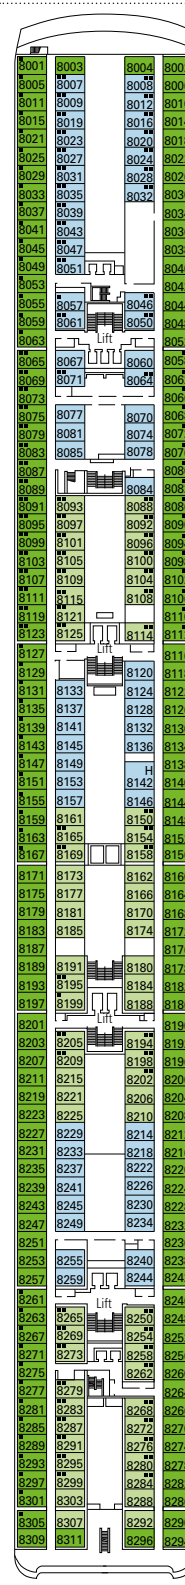

PUBLIC AREAS

COMMON SERVICES

RECEPTION-GUEST SERVICE

TECHNICAL CHARACTERISTICS OF THE SHIP

GROSS TONNAGE	65.591 tons
LENGTH	274,9 m
BEAM	32 m
HEIGHT	54 m
DECKS	13, incl. 9 for guests
LIFTS	9
VOLTAGE (IN CABIN)	110/220 volts
MAXIMUM SPEED	20,3 knots
STABILIZERS	Stabilized with 2 fins
NUMBER OF PASSENGERS	2.679
NUMBER OF CABINS	1.075
CREW MEMBERS	Approx. 728
POOLS	3, with child-appropriate areas; 2 whirlpool baths

VARIOUS SERVICES	Seats	Use	Surface (m ²)	Deck
EXCURSIONS OFFICE		Excursions office	40	5 Aida
MEDICAL CENTER		Medical centre	107	7 Rigoletto
RECEPTION-GUEST SERVICE	160	Reception, guest service	1.117	5 Aida

MINI CLUB

LE PISCINE

DECK PLAN & ACCOMMODATIONS

1.075 CABINS
2.679 GUESTS

LE PISCINE

DECK 5
AIDA

DECK 6
OTELLO

DECK 7
RIGOLETTO

DECK 8
LA TRAVIATA

DECK 9
NORMA

- Sun Deck, Minigolf Deck 13
- La Bohème Deck 12
- Tosca Deck 11
- Turandot Deck 10
- Norma Deck 9
- La Traviata Deck 8
- Rigoletto Deck 7
- Otello Deck 6
- Aida Deck 5

1.075 Cabins