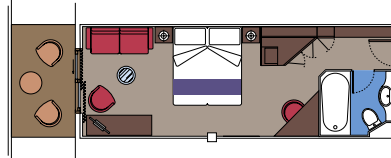

LEGEND

- ▲ Sofa bed
- 3rd bed is a pullman bed
- 3rd and 4th beds are pullman beds
- ↔ Connecting cabins
- H Cabin for guests with disabilities or reduced mobility
- Cabins with partial view

Ship configuration, data and descriptions may be subject to change depending on the season and on the destination and will be verified at the time of booking.

CABIN TYPES

SUITE

28 Suites

Suites ($\approx 23 \text{ m}^2$) with balcony ($\approx 5 \text{ m}^2$).
Double bed can be converted into two single beds.

This kind of accommodation is available only with Fantastica and Aurea Experiences.