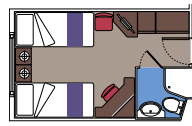

This kind of accommodation is available with Bella and Fantastica Experiences.

340 Ocean View

Cabins with porthole (from ≈ 12 to 22 m^2).
Double bed can be converted into two single beds.

This kind of accommodation is available with Bella and Fantastica Experiences.

63 Outside with Partial view

Cabins with porthole ($11,5$ to $13,5 \text{ m}^2$).
Double bed can be converted into two single beds.

This kind of accommodation is available only with Bella Experience.

440 Interior