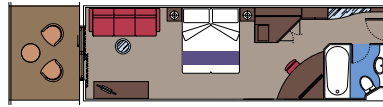

CABIN TYPES

BALCONY CABIN

18 Suites

Suites (≈ 26 m²) with balcony (≈ 4 m²).
Double bed can be converted into two single beds.

This kind of accommodation is available only with Aurea Experience.

809 Balcony