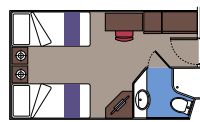

263 Interior cabins (≈ 14 to 17 m²).