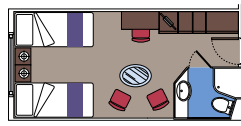

69 Ocean View

67 Cabins with porthole (from ≈ 16 m²).

2 Ocean View Cabins for guests with disabilities or reduced mobility (≈ 19 m²). Double bed can be converted into two single beds.

This kind of accommodation is available with Bella and Fantastica Experiences.

104 Outside with Partial View

Cabins with porthole* (≈ 16 m²)
Double bed can be converted into two single beds.

This kind of accommodation is available only with Bella Experience.

*Some cabins have totally obstructed view.