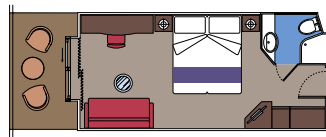

809 Cabins (≈ 15 to 18 m²) with balcony (≈ 4 to 5 m²).
Double bed can be converted into two single beds.

Including 132 Family Cabins consisting in two connecting cabins that can accommodate up to 5 people.
Available only with Fantastica Experience.

3 Cabins (≈ 28 m²) with balcony (≈ 5 to 7 m²) for guests with disabilities or reduced mobility. Single beds can be converted into a double bed only in cabin 15025.

This kind of accommodation is available with Bella, Fantastica and Aurea Experiences.