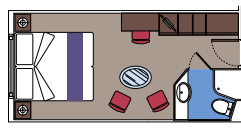

67 Cabins with porthole (from ≈ 16 m²).

2 Ocean View Cabins for guests with disabilities or reduced mobility (≈ 19 m²). Double bed can be converted into two single beds.

This kind of accommodation is available with Bella and Fantastica Experiences.