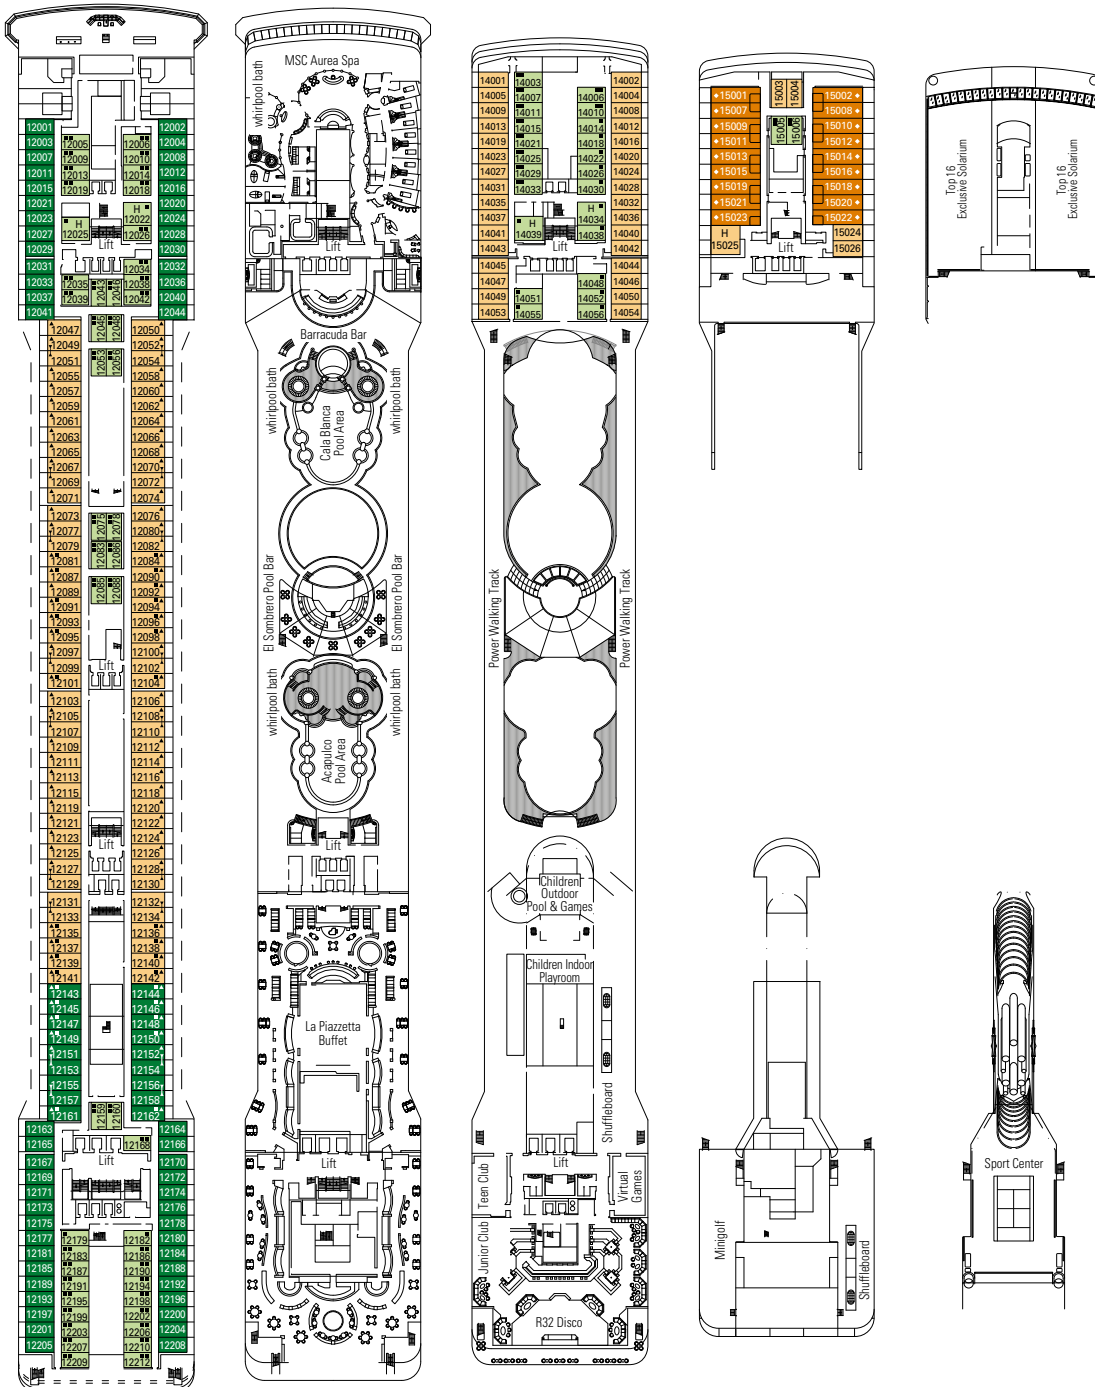

DECK 12 CLARINETTO   DECK 13 MANDOLINO   DECK 14 CHITARRA   DECK 15 XILOFONO   DECK 16 SPORT