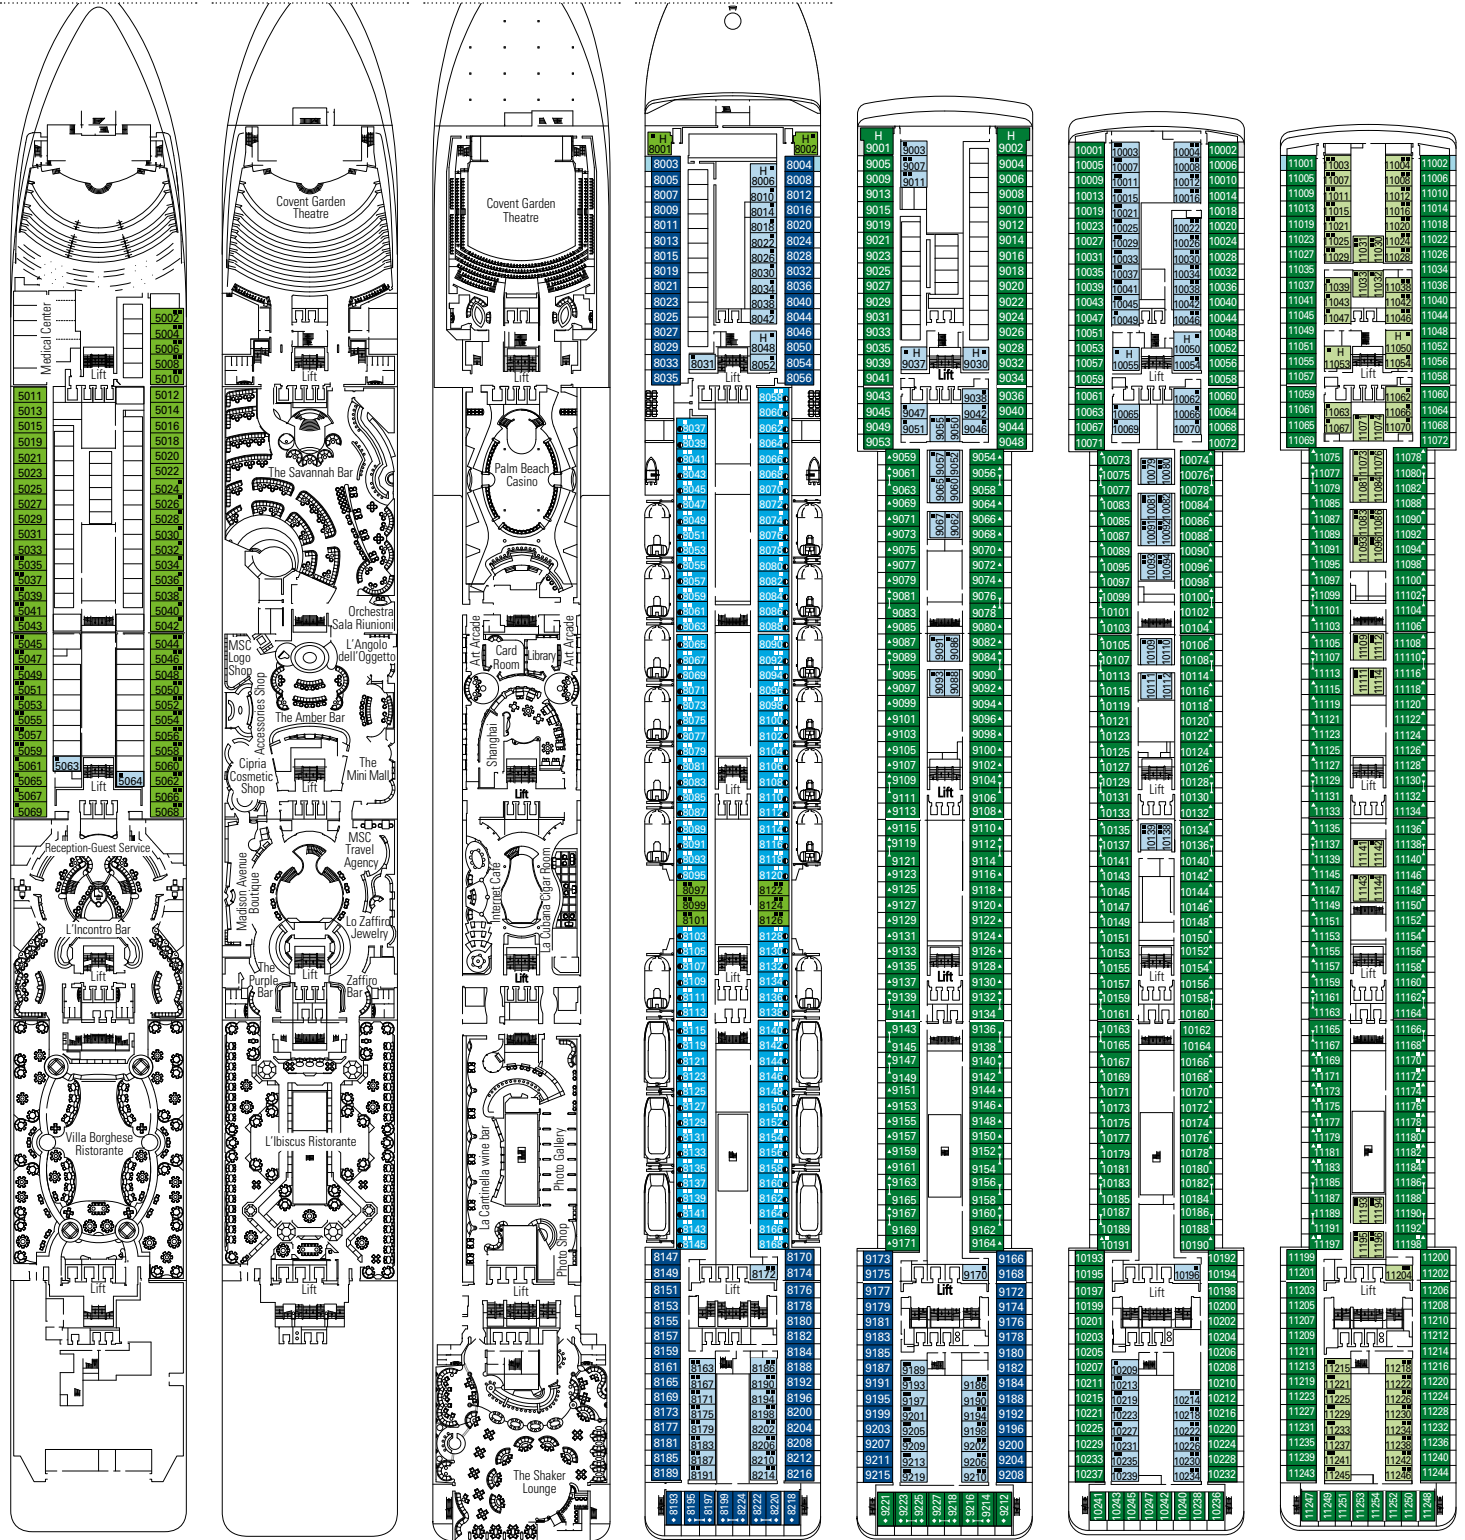

PUBLIC AREAS

COMMON SERVICES

RECEPTION-GUEST SERVICE

TECHNICAL CHARACTERISTICS OF THE SHIP

GROSS TONNAGE	92.409 tons
LENGTH	293,80 m
BEAM	32,20 m
HEIGHT	59,64 m
DECKS	16, incl. 13 for guests
LIFTS	13
VOLTAGE (IN CABIN)	110/220 volts
MAXIMUM SPEED	22,90 knots
STABILIZERS	Stabilized with 2 fins
NUMBER OF PASSENGERS	3.223
NUMBER OF CABINS	1.275, incl. 17 for guests with disabilities or reduced mobility
CREW MEMBERS	Approx. 940
POOLS	3, incl. 1 for children; 7 whirlpool baths
ENVIRONMENTAL TECHNOLOGY	Energy Saving and Monitoring System

VIRTUAL GAMES

MINI CLUB

DECK PLAN & ACCOMMODATION

3.223 GUESTS
1.275 CABINS

ACAPULCO POOL AREA

- Sport Deck 16
- Xilofono Deck 15
- Chitarra Deck 14
- Mandolino Deck 13
- Clarinetto Deck 12
- Flauto Deck 11
- Lira Deck 10
- Viola Deck 9
- Arpa Deck 8
- Saxofono Deck 7
- Violino Deck 6
- Pianoforte Deck 5
- Violoncello Deck 4