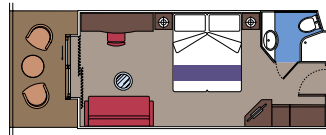

Including 138 Family Cabins consisting in two connecting cabins that can accommodate up to 5 people.
Available with Fantastica Experience only.

3 Cabins (≈ 28 m²) and balcony (from ≈ 5 to 7 m²) for guests with disabilities or reduced mobility. Single beds can be converted into a double bed only in cabins 15025.

This kind of accommodation is available with Bella, Fantastica and Aurea Experiences.