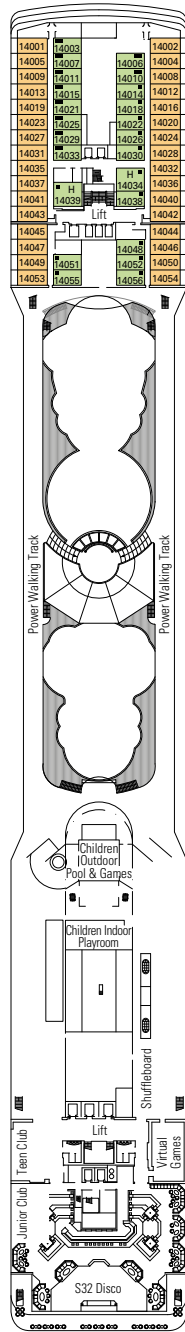

DECK 12
LEOPARDI

DECK 13
FOSCOLO

DECK 14
PASCOLI

DECK 15
ALFIERI

DECK 16
SPORT