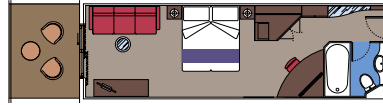

DECK 15
ALFIERI

DECK 16
SPORT

CABIN TYPES

18 Suites

Suites (≈ 26 m²) with balcony (≈ 4 m²).
Double bed can be converted into two single beds.

This kind of accommodation is available only with Aurea Experience.