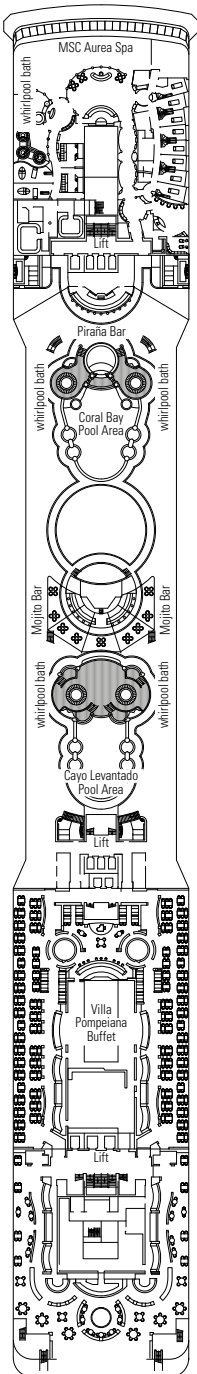

DECK 12
LEOPARDI

DECK 13
FOSCOLO

DECK 14
PASCOLI

DECK 15
ALFIERI

DECK 16
SPORT