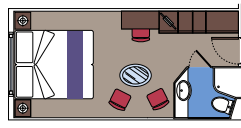

2 Ocean View Cabins for guests with disabilities or reduced mobility (≈ 19 m²).

Double bed can be converted into two single beds.

This kind of accommodation is available with Bella and Fantastica Experiences.