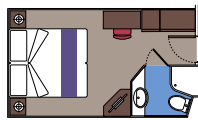

This kind of accommodation is available with Bella and Fantastica Experiences.