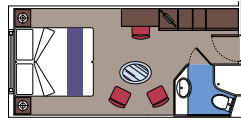

This kind of accommodation is available only with Bella and Fantastica Experiences.