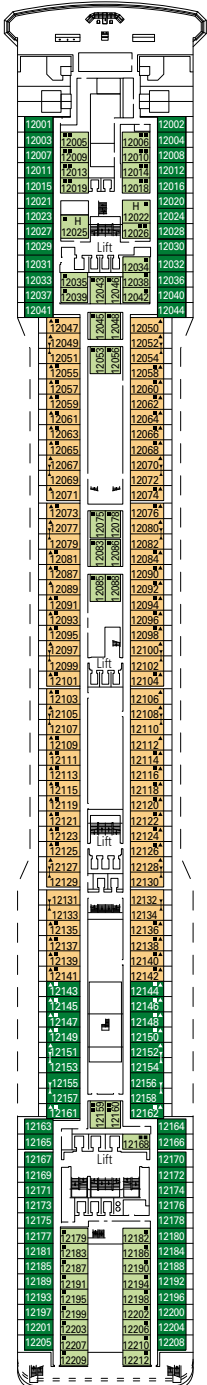

DECK 12
LEOPARDI

DECK 13
FOSCOLO

DECK 14
PASCOLI

DECK 15
ALFIERI

DECK 16
SPORT