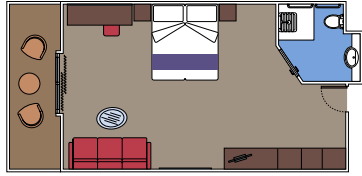

The images are representative only. Size, layout and furniture may vary (within the same cabin category).

 Cabin size (m²)

 Balcony size (m²)

 Deck location

 Accommodating up to

BALCONY

INCLUDED FACILITIES

- Sitting area with sofa
- Comfortable double bed or single beds (on request)
- Bathroom with shower or bathtub, vanity area with hairdryers
- Interactive TV, telephone, safe, minibar and air conditioning
- Wifi connection available (for a fee)

 Cabin size (m²)

 Balcony size (m²)

 Deck location

 Accommodating up to

INTERIOR

INCLUDED FACILITIES

- Comfortable double bed or single beds (on request)
- Bathroom with shower or bathtub, vanity area with hairdryers
- Interactive TV, telephone, safe, minibar and air conditioning
- Wifi connection available (for a fee)

STUDIO INTERIOR

IS

 ≈12
  5-14
  1

› Single use

The images are representative only. Size, layout and furniture may vary (within the same cabin category).

 Cabin size (m²)

 Balcony size (m²)

 Deck location

 Accommodating up to

FACILITIES FOR GUESTS WITH DISABILITIES OR REDUCED MOBILITY

DELUXE BALCONY WITH PARTIAL VIEW FOR GUESTS WITH DISABILITIES OR REDUCED MOBILITY

MSC YACHT CLUB

Available in:

- › **MSC Yacht Club Deluxe Suite (YC1)**
cabin size 29m²; balcony size 5m²; deck 15