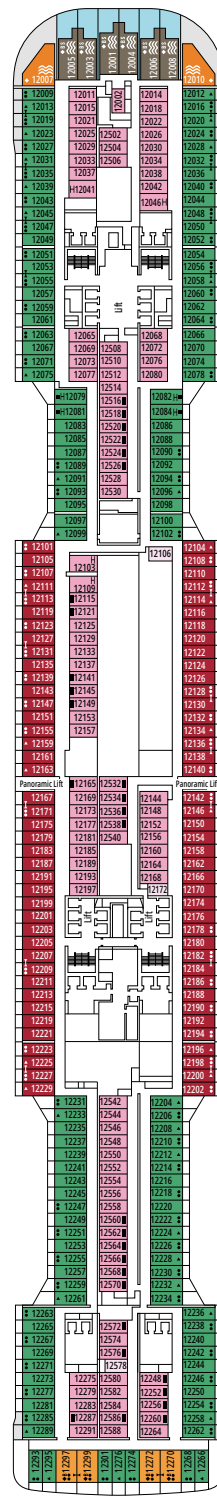

DECK 12
RAPA NUI