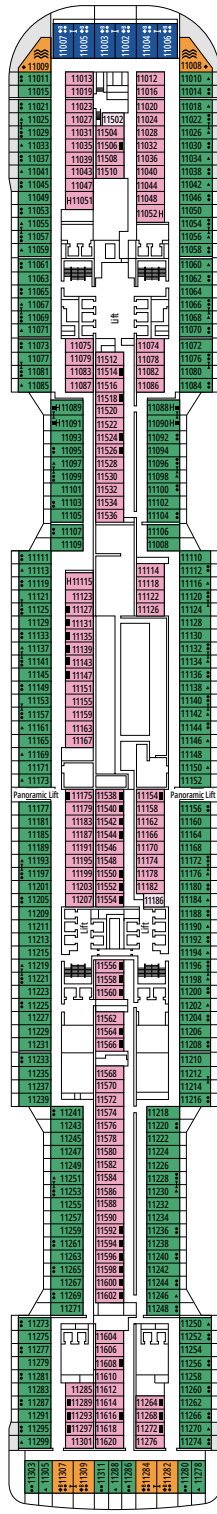

DECK 11
FERNANDO DE NORONHA