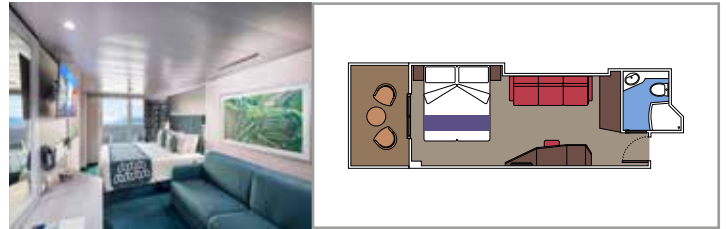

DELUXE BALCONY

BR3

≈17
≈6
13-14
4

› High deck location