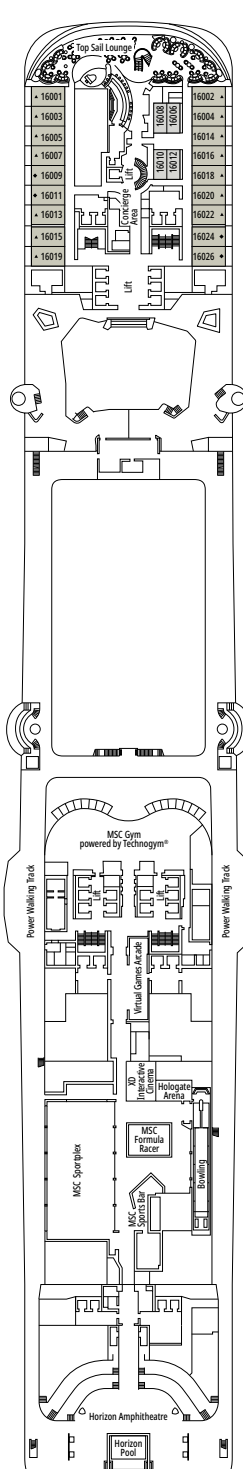

DECK 16
GREAT BARRIER REEF