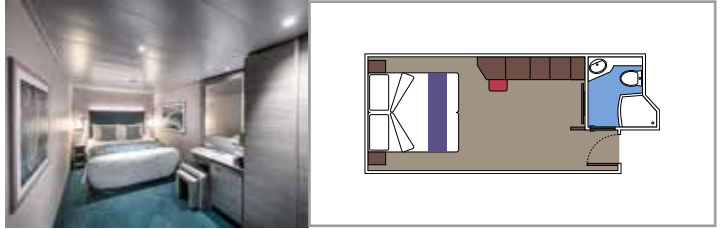

DELUXE INTERIOR

IR1

≈17
5-10
4

› Low deck location