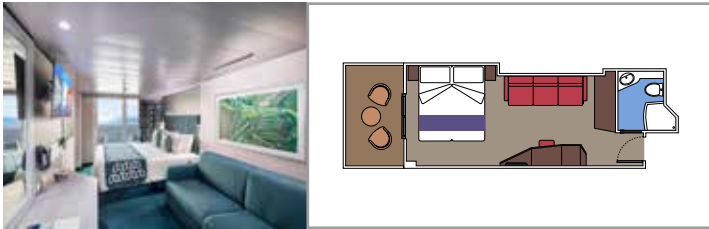

BALCONY

INCLUDED FACILITIES

- Sitting area with sofa
- Comfortable double bed or single beds (on request)
- Bathroom with shower or bathtub, vanity area with hairdryers
- Interactive TV, telephone, safe, minibar and air conditioning
- Wifi connection available (for a fee)

DELUXE BALCONY AUREA

BA

≈17
≈6
11-13
4

› Best ship position