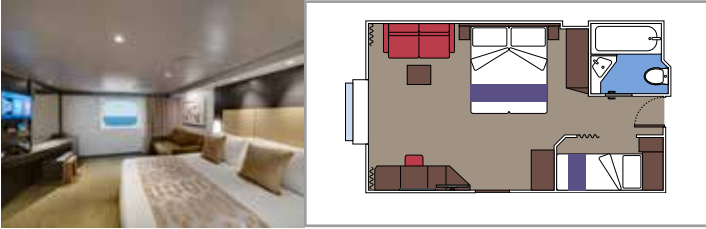

OCEAN VIEW

INCLUDED FACILITIES

- Window with sea view
- Relaxing armchair
- Comfortable double bed or single beds (on request)
- Bathroom with shower or bathtub, vanity area with hairdryers
- Interactive TV, telephone, safe, minibar and air conditioning
- Wifi connection available (for a fee)

PREMIUM OCEAN VIEW

OL2

≈25
9-11
6

› Medium deck location