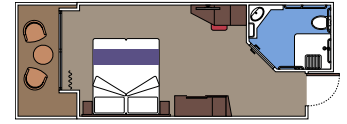

The images are representative only. Size, layout and furniture may vary (within the same cabin category).

 Cabin size (m²)

 Balcony size (m²)

 Deck location

 Accommodating up to

BALCONY

INCLUDED FACILITIES

- Sitting area with sofa
- Comfortable double bed or single beds (on request)
- Bathroom with shower or bathtub, vanity area with hairdryers
- Interactive TV, telephone, safe, minibar and air conditioning
- Wifi connection available (for a fee)

STUDIO INTERIOR

IS

 ≈12
  5-14
  1

› Single use

The images are representative only. Size, layout and furniture may vary (within the same cabin category).

 Cabin size (m²)

 Balcony size (m²)

 Deck location

 Accommodating up to

FACILITIES FOR GUESTS WITH DISABILITIES OR REDUCED MOBILITY

DELUXE BALCONY WITH PARTIAL VIEW FOR GUESTS WITH DISABILITIES OR REDUCED MOBILITY

MSC YACHT CLUB

Available in:

- › **MSC Yacht Club Deluxe Suite (YC1)**
cabin size 29m²; balcony size 5m²; deck 15

BALCONY

Available in:

- › **Deluxe Balcony (BR3)**
cabin size 22m²; balcony size 16m²; high deck location (deck 13)
- › **Deluxe Balcony (BR2)**
cabin size 22m²; balcony size 16m²; medium deck location (deck 11-12)
- › **Deluxe Balcony (BR1)**
cabin size 21-22m²; balcony size 5-16m²; low deck location (deck 9-10)
- › **Deluxe Balcony with partial view (BP)**
cabin size 22m²; balcony size 16m²; deck 8-14