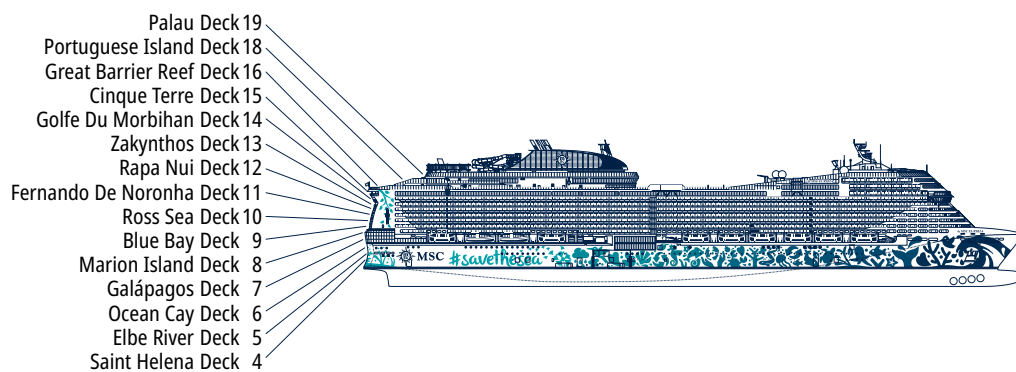

MSC EURIBIA

TECHNICAL SHEET

TECHNICAL CHARACTERISTICS OF THE SHIP

MSC EXCURSIONS

TECHNICAL CHARACTERISTICS OF THE SHIP	
GROSS TONNAGE	181.541
LENGTH / BEAM / HEIGHT	331,43 m / 43 m / 75,5 m
SURFACE AREA	35.000 m ² public areas
PUBLIC AREA RATIO	7,8 m ² per passenger
DECKS	19, included 15 for guests
LIFTS	32, included 19 for guests (2 panoramic and 1 for the MSC Yacht Club)
VOLTAGE (IN CABIN)	120/230 volts
MAXIMUM SPEED	22,8 knots
STABILISERS	Stabilised with 2 fins
NUMBER OF PASSENGERS	6.327
NUMBER OF CABINS	2.419, included 60 for guests with disabilities or reduced mobility
CREW MEMBERS	Approx. 1.711
POOLS	4, included 1 with sliding roof and 1 for the MSC Yacht Club
WHIRLPOOLS	9 whirlpool baths
ENVIRONMENTAL TECHNOLOGY	The second ship in the MSC Cruises fleet powered by Liquefied Natural Gas (LNG), one of the world's cleanest marine fuels at scale