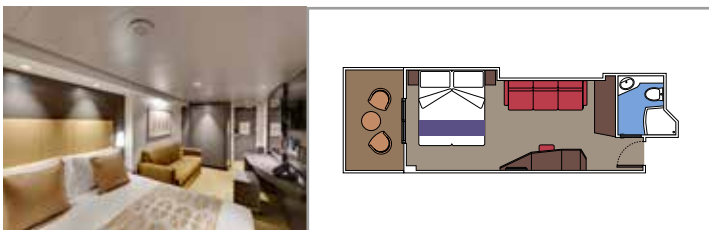

DELUXE BALCONY WITH PARTIAL VIEW

BP

≈17
≈6
8-14
4