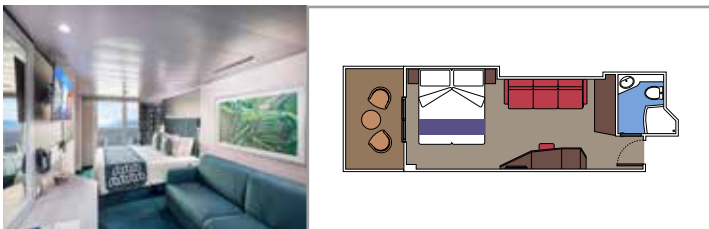

DELUXE BALCONY

BR2

≈17
≈6
11-12
4

› Medium deck location