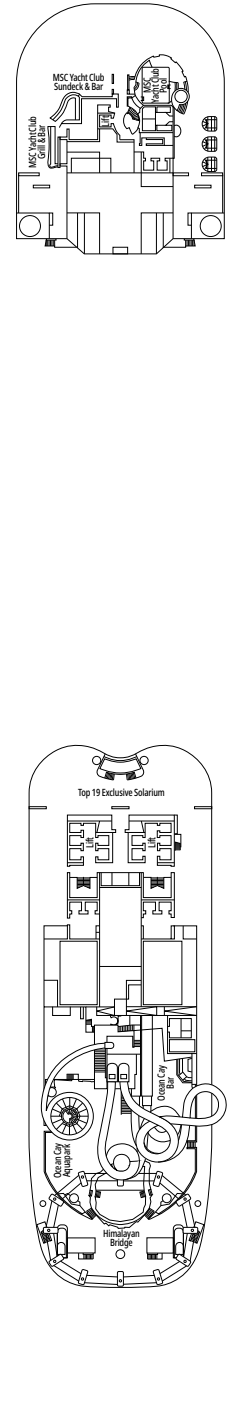

DECK 19
PALAU