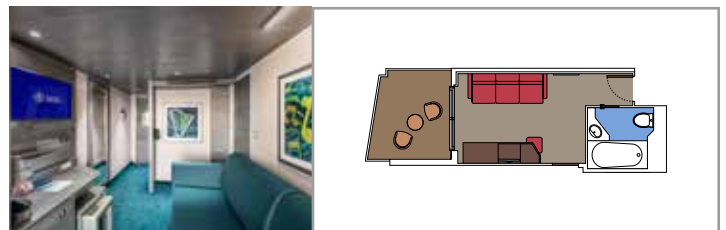

The images are representative only. Size, layout and furniture may vary (within the same cabin category).

 Cabin size (m²)

 Balcony size (m²)

 Deck location

 Accommodating up to

BALCONY

INCLUDED FACILITIES

- Sitting area with sofa
- Comfortable double bed or single beds (on request)
- Bathroom with shower or bathtub, vanity area with hairdryers
- Interactive TV, telephone, safe, minibar and air conditioning
- Wifi connection available (for a fee)

DELUXE BALCONY WITH PARTIAL VIEW

BP

 ≈17
  ≈6
  8-14
  4

STUDIO BALCONY

BS

 ≈12
  ≈4
  13-14
  1

› Single use

The images are representative only. Size, layout and furniture may vary (within the same cabin category).

 Cabin size (m²)

 Balcony size (m²)

 Deck location

 Accommodating up to

OCEAN VIEW

INCLUDED FACILITIES

- Window with sea view
- Relaxing armchair
- Comfortable double bed or single beds (on request)
- Bathroom with shower or bathtub, vanity area with hairdryers
- Interactive TV, telephone, safe, minibar and air conditioning
- Wifi connection available (for a fee)