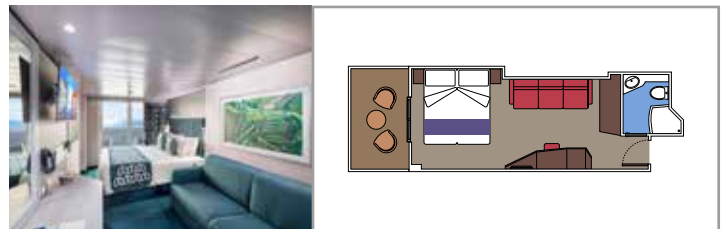

DELUXE BALCONY

BR1

≈17
≈6
8-10
4

› Low deck location