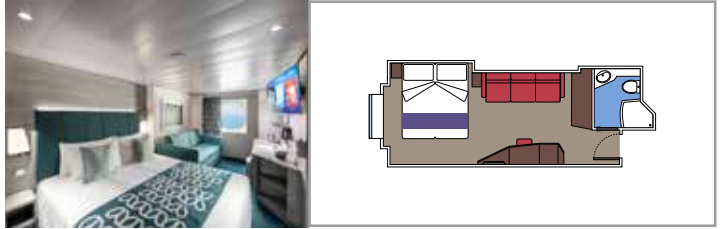

DELUXE OCEAN VIEW

OR1

≈16
5
4

› Low deck location