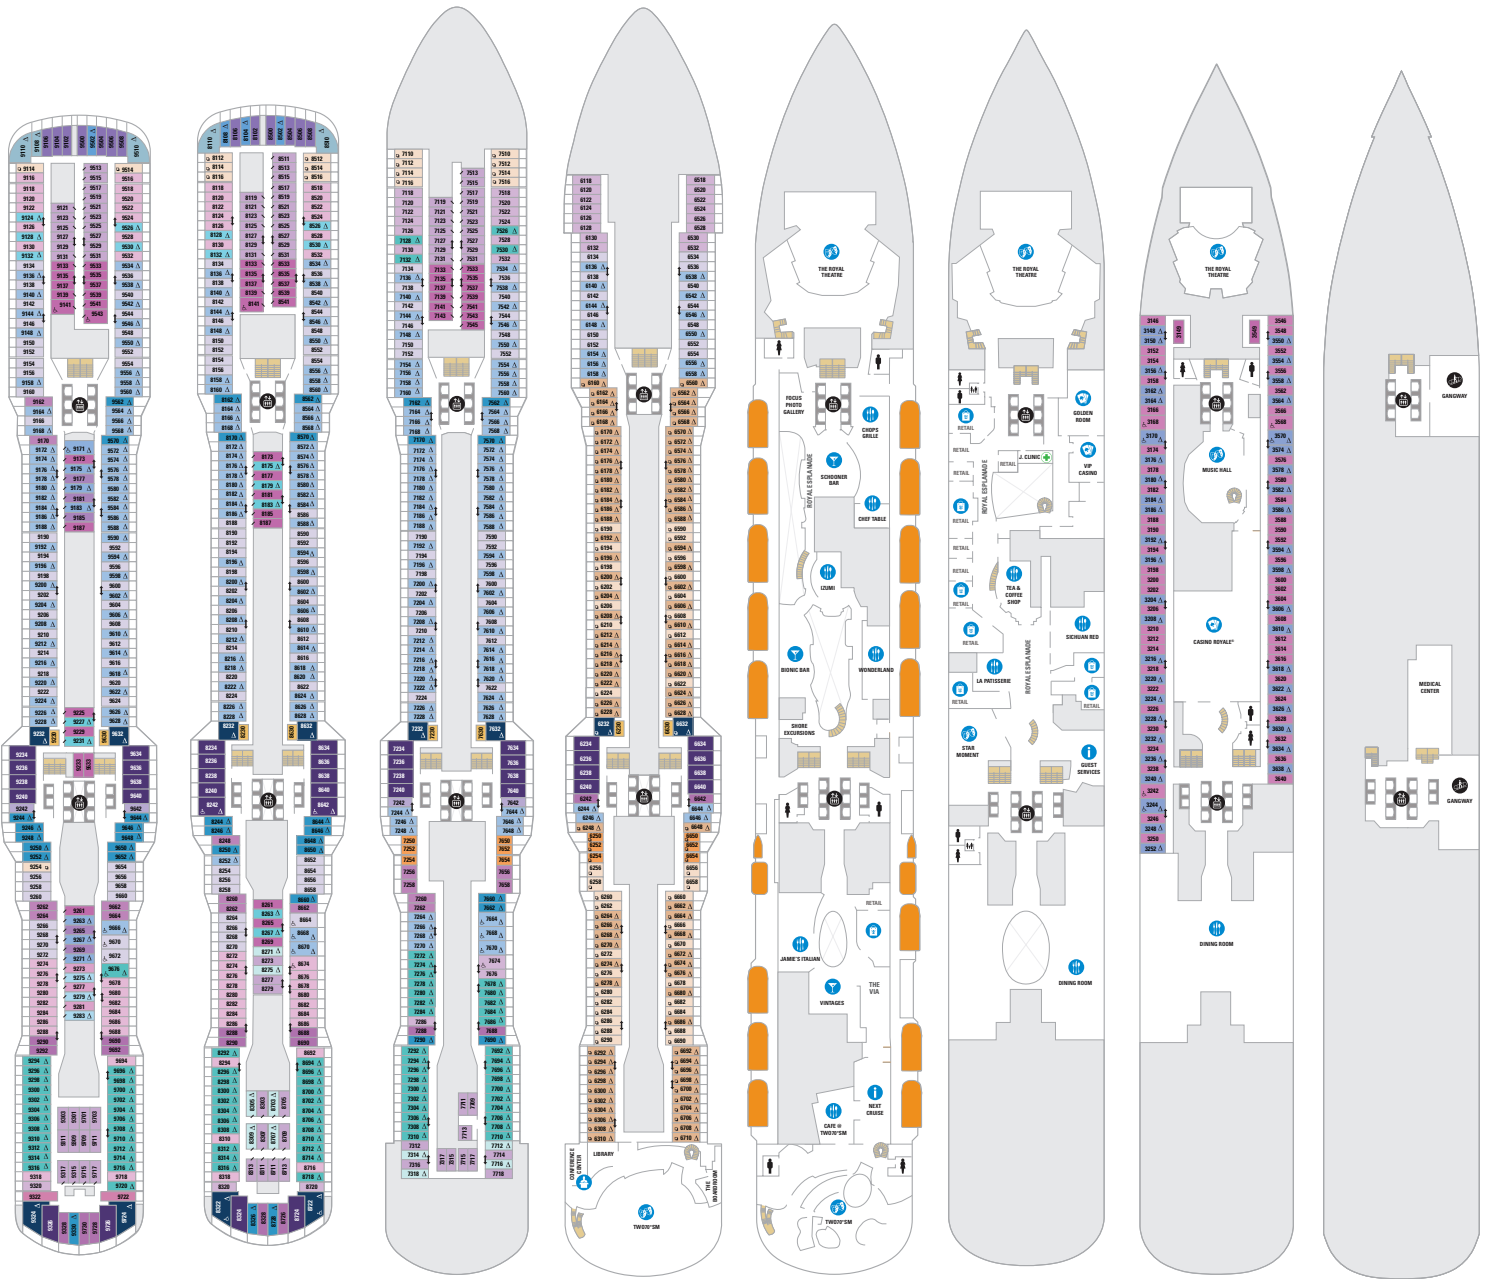

## BALCONY

- Ocean View with Large Balcony
- Ocean View Balcony
- Ocean View Balcony – Accessible
- Obstructed Ocean View Balcony
- Studio Ocean View Balcony

Deck plans applicable for sailings from June 2019. Profile 1917

DECK 9

DECK 8

DECK 7

DECK 6

DECK 5

DECK 4

DECK 3

DECK 2

OCEAN VIEW

- 1M 2M** Spacious Ocean View
- 1N 2N 3N** Ocean View
- 1N 2N** Ocean View – Accessible

INTERIOR

- 1U 2U 3U 4U** Interior with Virtual Balcony
- 1U 2U 4U** Interior Stateroom with Virtual Balcony – Accessible
- 1V 2V 3V 4V** Interior
- 2W** Studio Interior – Accessible

LEGENDS:

- † Stateroom has third and fourth Pullman beds available
- ◆ Stateroom with sofa bed and third Pullman bed available
- ♦ Stateroom has four additional Pullman beds available
- \* Stateroom has third Pullman bed available
- Δ Stateroom with sofa bed
- ↕ Connecting staterooms
- ♿ Indicates accessible staterooms
- ⊞ Stateroom has an obstructed view
- \ Indicates door location
- » Stateroom opens only on the starboard side
- ⌞ Sofa Bed eligible