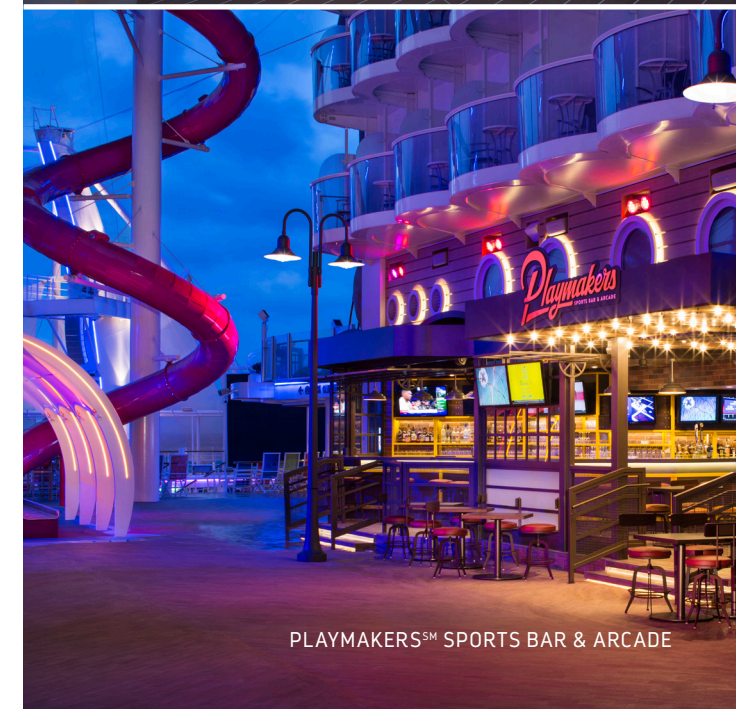

Ice-skating rink — Put your event on ice with a spin on the rink. We provide the skates, you show off the moves.

VitalitySM at Sea Fitness Center — State-of-the-art, fully loaded with the latest weight systems and cardio equipment.

• **Royal Promenade** — A multi-deck boulevard with vibrant parades and dance parties.

• **Night Life** — Bars, lounges, and nightclubs that never have a cover, including live jazz, comedy, dancing at Dazzles and Boleros, PlaymakersSM Sports Bar and Arcade, and Bionic Bar®.

• **Casino RoyaleSM** — Lady Luck awaits at slots, tables and tournaments.

FLOWRIDER® SURF SIMULATOR

SOLARIUM

PLAYMAKERSSM SPORTS BAR & ARCADE

ACCOMMODATIONS

Total Staterooms: 2,759
Suites 188 • Balcony 1,796 • Ocean View 176 • Interior 599