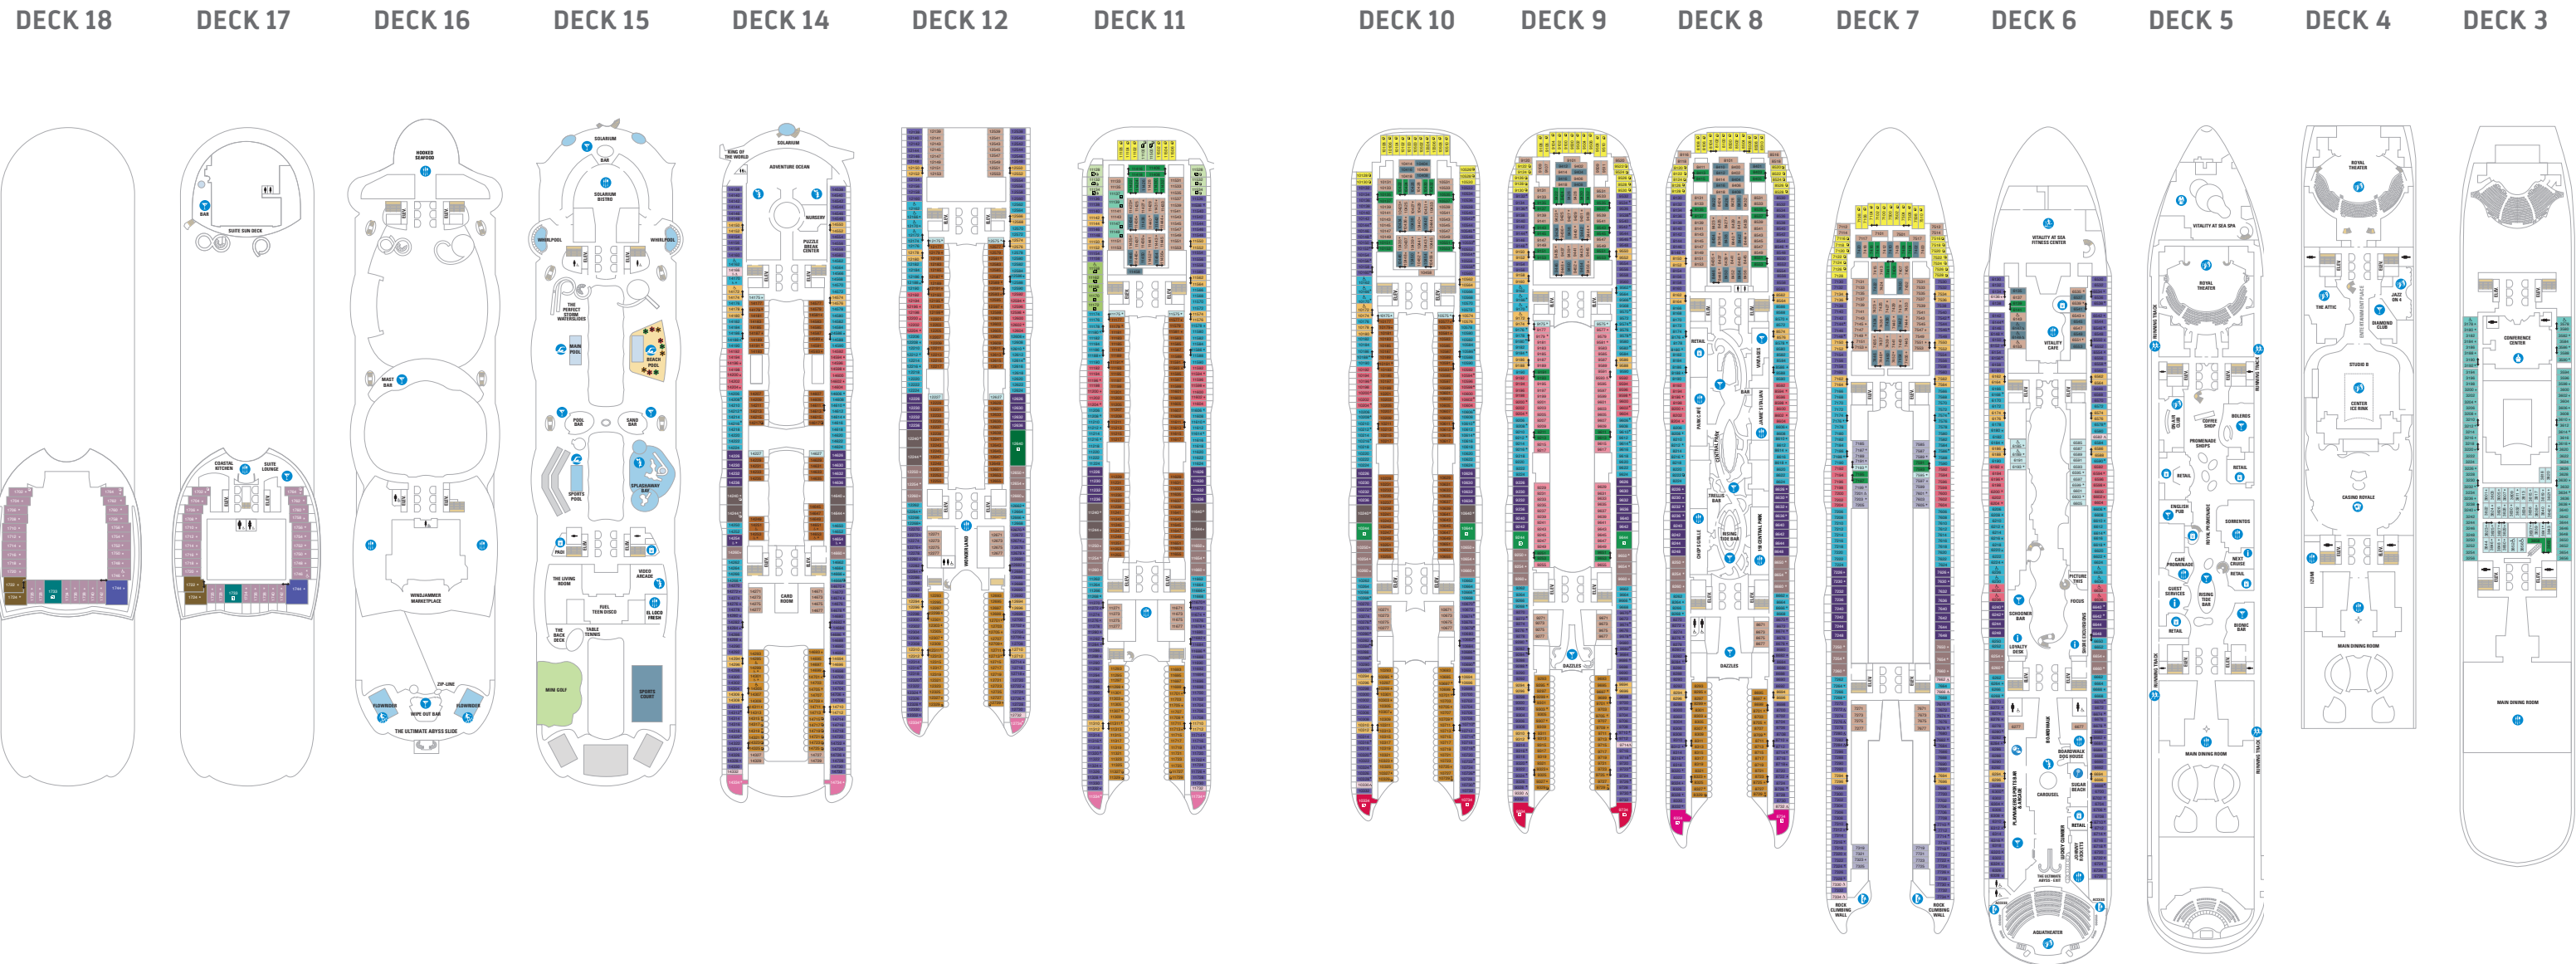

THE ATTIC

STUDIO B

CONFERENCE ROOM

EVENT VENUES		DECK	PRIVATE VENUE	SEATED CAPACITY	RECEPTION CAPACITY
THEATERS	Royal Theater — Our dramatic main theater.	3, 4	✓	1,411	1,411
	AquaTheater — High diving theater with stadium seating and movie screens	6		763	
	Studio B — Ice-skating rink and multipurpose activity complex with stadium seating	3, 4	✓	769	1,000
NEIGHBORHOODS*	Boardwalk® — Seaside amusements and ocean views	6	✓	1,000	
	Central Park® — Lush open-air park with bars, cafés, shopping	8		300	
CONFERENCE CENTER	Room 1	3	✓	60	
	Room 2	3	✓	81	
	Rooms 1 & 2	3	✓	141	
	Room 3	3	✓	126	
	Room 4	3	✓	102	
	Rooms 3 & 4	3	✓	228	
	Total Conference Center Capacity			369	
POOL AREAS	Solarium Bar — Upper Level	15	✓	102	1,200
	Solarium — Lower Level	14	✓	360	500
	Solarium Bistro*	14	✓	152	152
	Solarium — Upper & Lower Deck*	14, 15	✓	106	1,600
	Solarium — With Specialty Restaurant*	14, 15	✓	258	1,900
	Beach Pool	15			100
	Sports Pool	15			100
Sky Bar	16			25	
BARS CLUBS LOUNGES	Dazzles — Two-level club lounge with view of Central Park	8, 9	✓	162	220
	The Attic — Family shows, adult comedy, guest entertainers	4	✓	220	300
	Boleros — Follow the Latin beat and cool down with a mojito	5		98	116
	On Air Club — Karaoke lounge and sports bar	5	✓	95	115
	Vintages — Intimate wine and tapas bar with a robust selection	8	✓		

*Buy-out fees apply.

Symphony of the Seas®

AT-A-GLANCE

- Maiden voyage: April 7, 2018
- Gross tonnage: 228,081
- Staterooms: 2,759
- Guest capacity: 5,518
- Crew to serve you: 2,200
- 7 neighborhoods
- 20 dining options
- 4 pools, 10 whirlpools
- 2 Rock Climbing Walls
- 2 FlowRider® surf simulators
- Ice-skating rink
- Zip Line
- Ultimate Abyss, 10 story slide
- Laser Tag
- Escape the Rubicon

- 🍷 Dining Venue
- 🎪 Entertainment Area
- 🍸 Bars & Lounges
- 👦 Kids & Teens Area
- 🏊 Pool
- ♨️ Spa
- 🏋️ Fitness
- 🏃 Running Track
- 🧗 Rock Climbing Wall
- 🌊 FlowRider®
- 👤 Guest Services
- 🏢 Conference Center
- 🛍 Shopping
- 🎰 Casino RoyaleSM