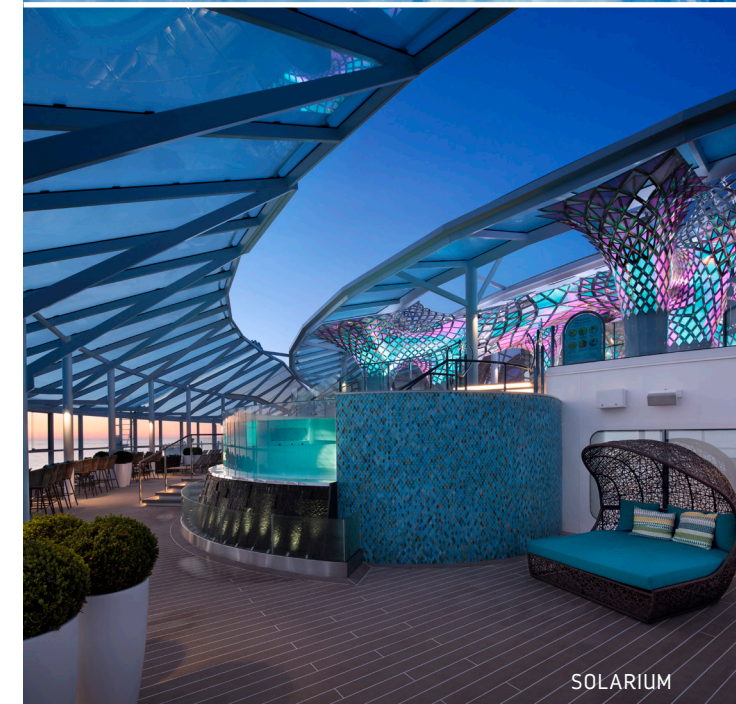

• **Casino RoyaleSM** — Lady Luck awaits at slots, tables and tournaments.

FLOWRIDER® SURF SIMULATOR

SOLARIUM

PLAYMAKERSSM SPORTS BAR & ARCADE

ACCOMMODATIONS

Total Staterooms: 2,759
Suites 188 • Balcony 1,796 • Ocean View 176 • Interior 599